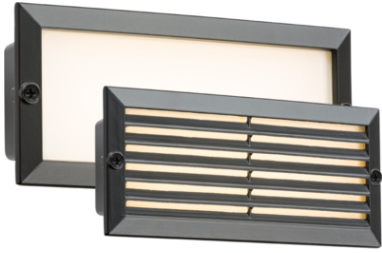

DATASHEET

BLED5BW

230V IP54 5W White LED Recessed Brick Light - Black Fascia

www.mlaccessories.co.uk

MLA PART CODE	BLED5BW
DESCRIPTION	230V IP54 5W White LED Recessed Brick Light - Black Fascia
NET WEIGHT (KG)	0.45
FINISH	Black
DIFFUSER	Opal
DIMENSIONS (MM)	Length - 235 Height - 101 Recessed Depth - 70
CUT-OUT (MM)	Cut-out Box W/H/D - 226 x 86 x 70
CONSTRUCTION	Construction - Die-cast aluminium Construction 2 - & glass
CLASS	I
IP RATING	IP54
WATTAGE (W)	5
LAMP TECHNOLOGY	LED
LAMP INCLUDED	Yes
LUMENS (LM)	110±5%
LUMENS LIGHT SOURCE ONLY (LM)	470±5%
EFFICACY (LM/W)	88.94
CIRCUIT WATTAGE (W)	5.3
CCT	3500K
LIGHT COLOUR	White
CRI	>80
SDCM	<6
RUNNING CURRENT (A)	0.057
DISPLACEMENT FACTOR	>0.5
SVM	0.79
PST-LM	0.2
BEAM ANGLE (DEGREES)	150
LIFE SPAN (HRS)	30,000

L70B50 LIFESPAN (HRS)	60,000
DIMMABLE	No
OPERATING TEMPERATURE	-25~35°C
INPUT VOLTAGE	230V 50Hz
CABLE ENTRY (MM)	12
CABLE GLAND INCLUDED	Blind grommet
WARRANTY	3year(s)
MANUFACTURED IN ACCORDANCE WITH	BS EN 60598
ORIGIN OF MANUFACTURE	China
DECLARATION OF CONFORMITY (HELD ON FILE)	Yes
EAN	5055832943952